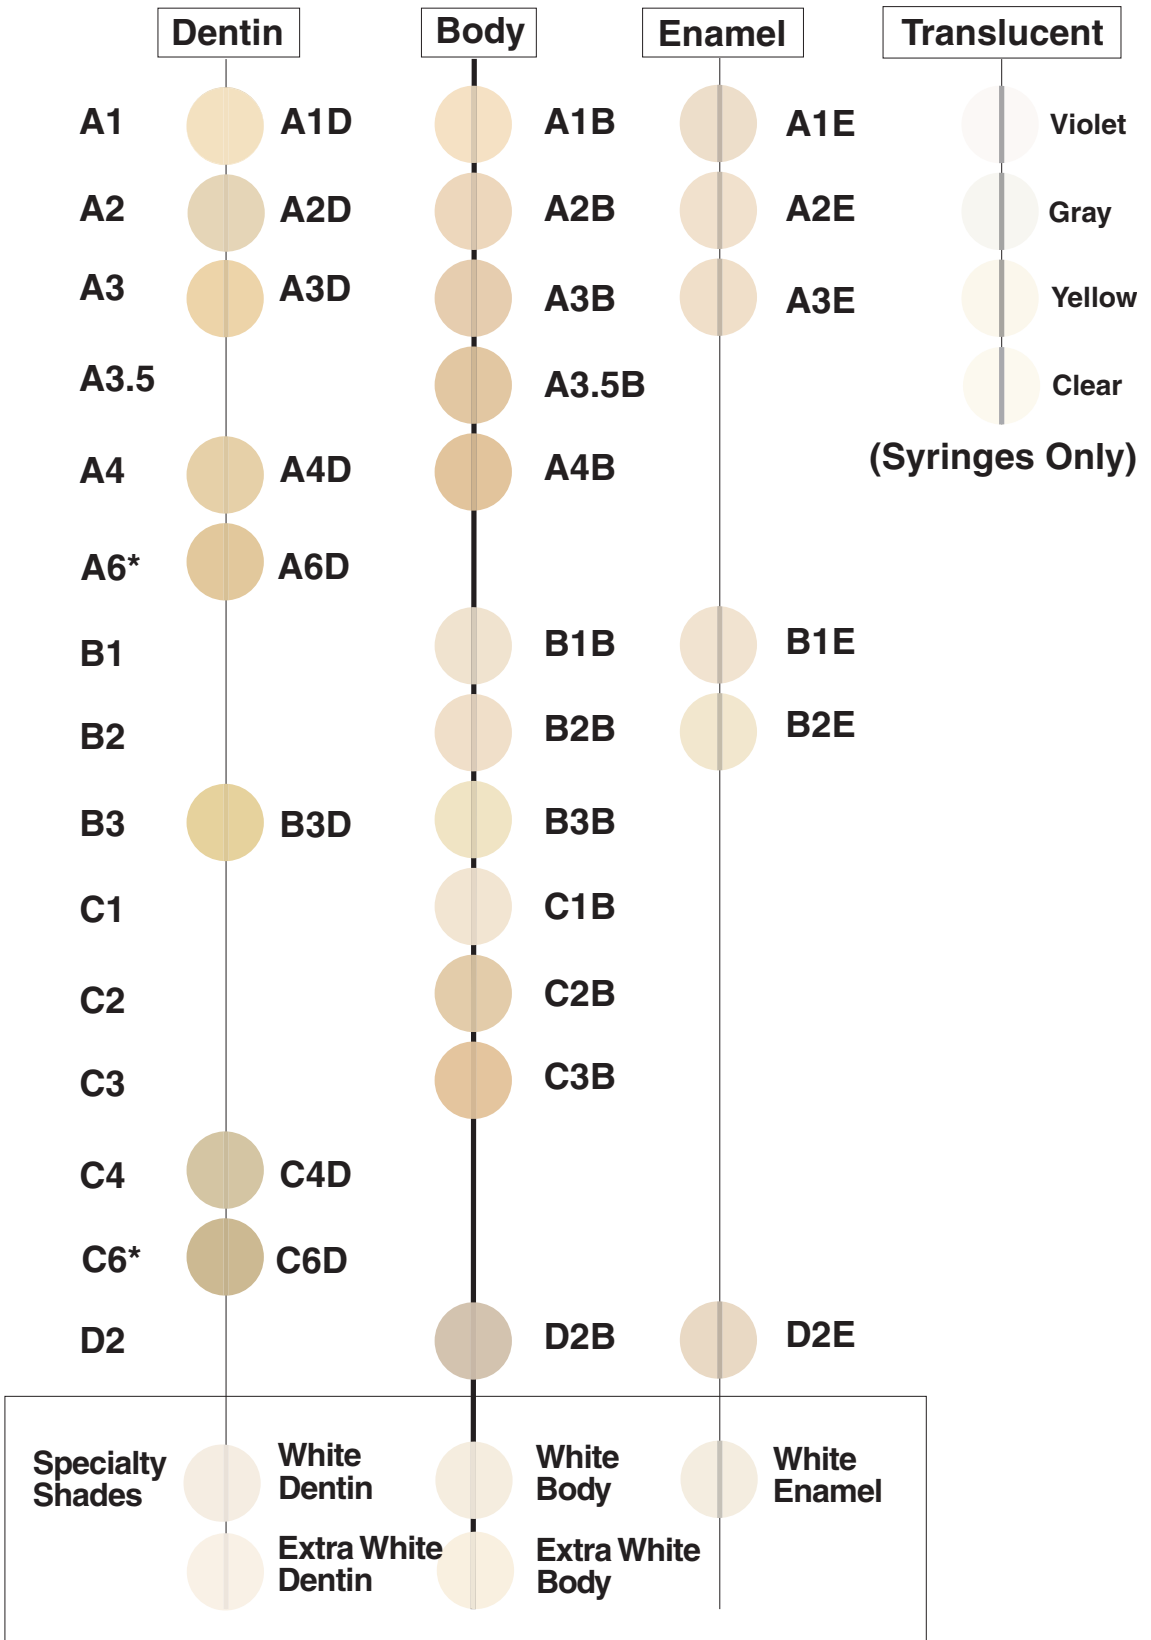

Filtek™ Supreme Plus Universal Restorative

← MORE OPAQUE

*3M ESPE shade is not part of the Vitapan® Classical Shade Guide.